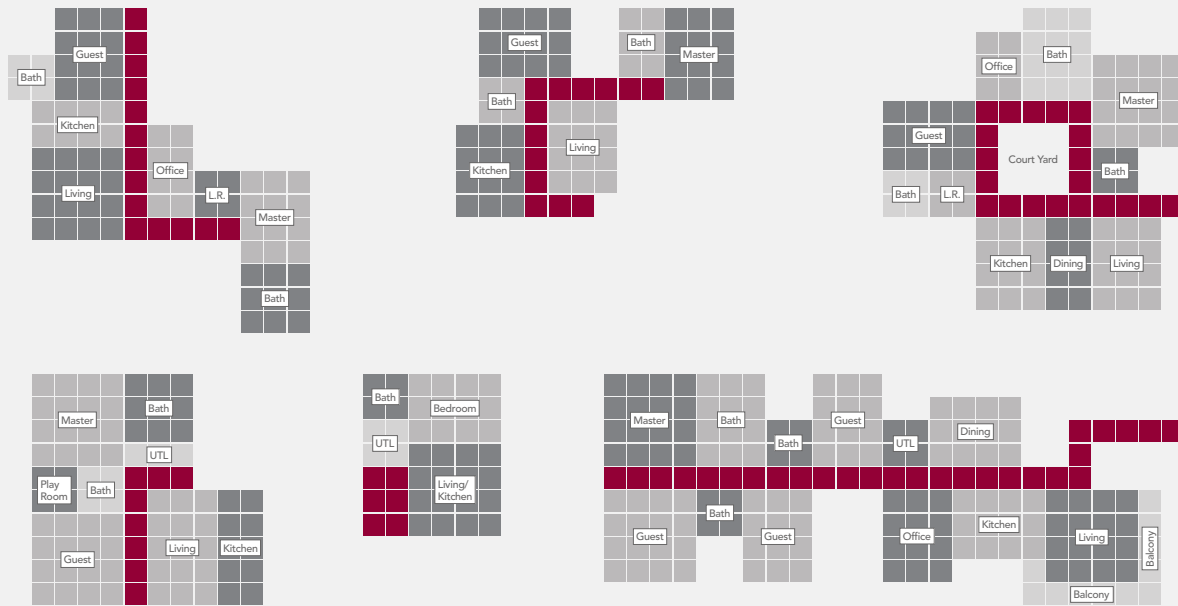

modular construction

The Jeriko House is designed along a spine that is 4' wide, and can take on any length and configuration.

The spine can be straight, "L" shaped, "U" shaped, or in any linear configuration that is being desired.

3x4 Unit
12' x 16'

2x4 Unit
8' x 16'

2x3 Unit
8' x 12'

2x2 Unit
8' x 8'

expandable design

The Jeriko House is adaptable to suit its owner's individual needs. The standard room modules can be connected with ease, in any desired order and layout, creating larger and more complex structures.

The modules are supported by foundation poles which extend as structural pillars to a height of 9'-10" above floor level. Wall, door and window panels are added between the structural pillars to create a flexible configuration. Units can also be extended at any time, adding terraces, rooms and hallways to existing modules.