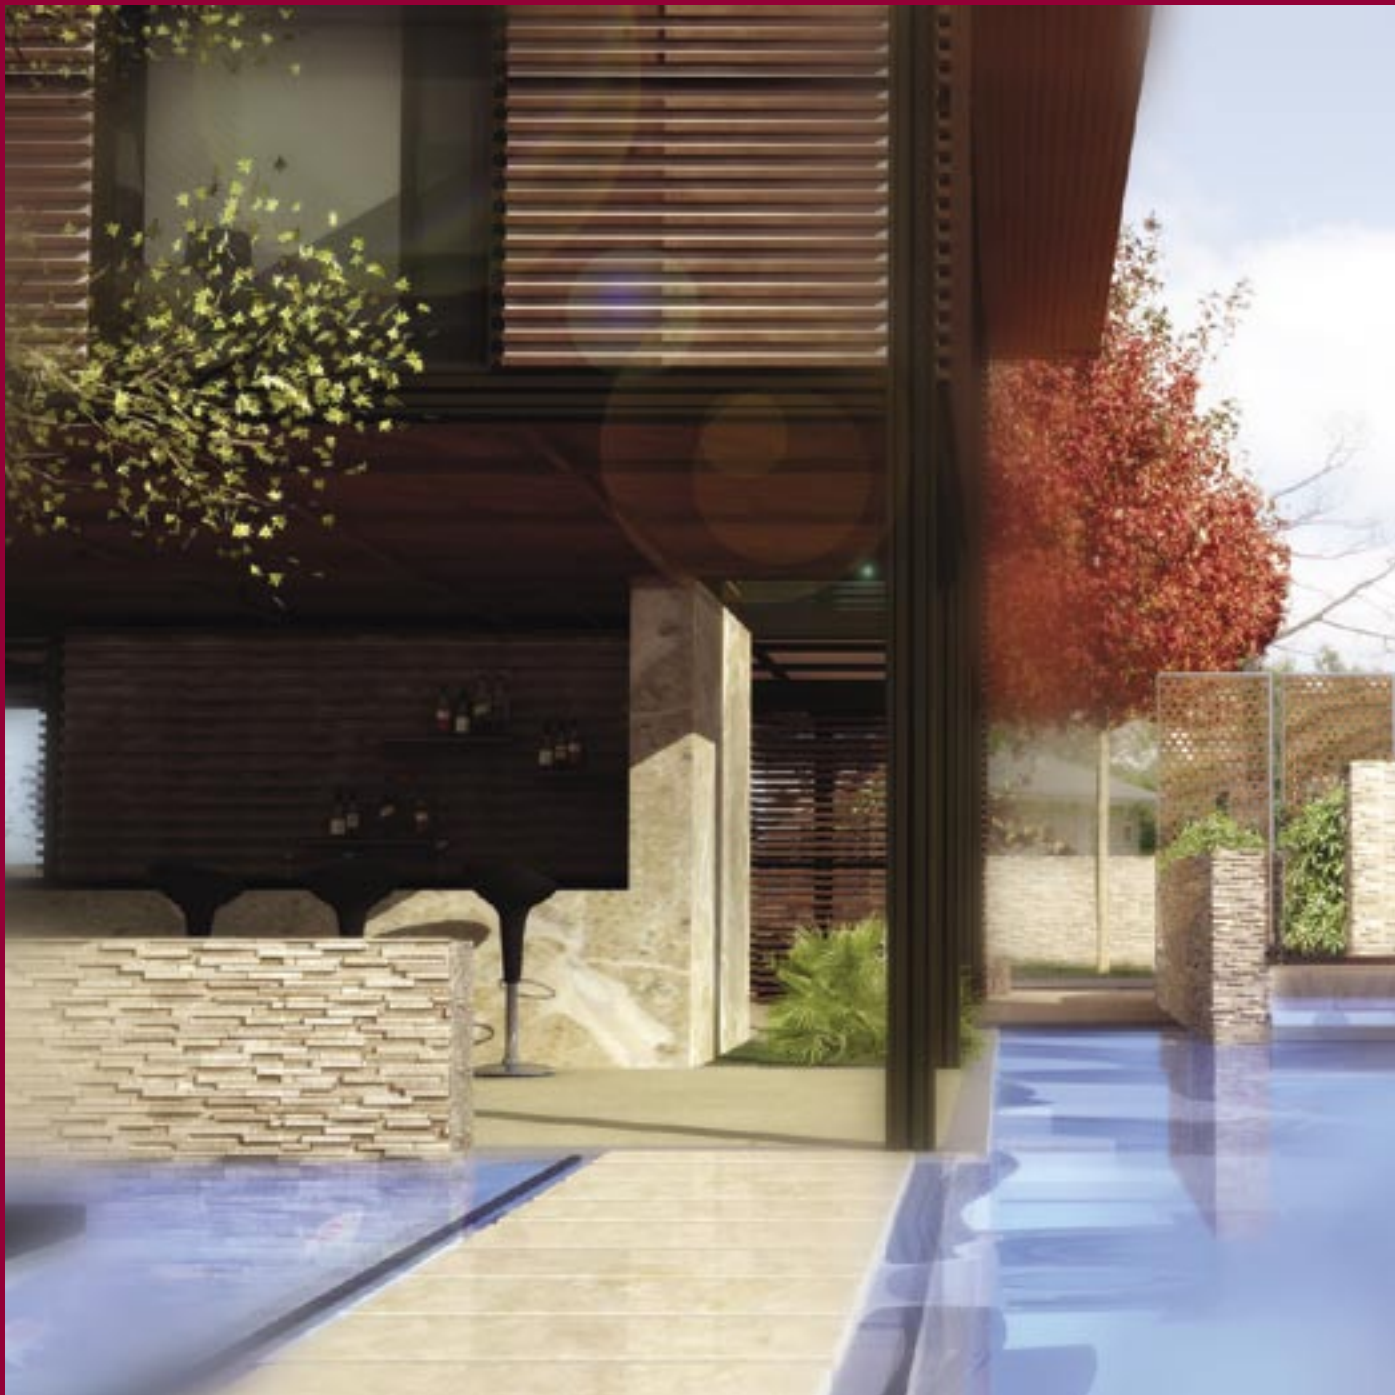

Sometimes reality is better than imagination.

meet jeriko house

The team at Jeriko House set out to create modular housing with unsurpassable versatility, function, and design. The result? A house that is forward thinking in its aesthetic appeal, logical in every element of composition, and is a genuine pleasure to own, maintain, and live in. Jeriko Houses are truly customizable so there are options for everyone - from the first time homebuyer to the multiple home owner.

Kindest Regards,
Shawn & Angelina Burst
Founder/CEO

strength, longevity + quality

A Jeriko House is a building of the future. A virtually indestructible grid of aluminum and stainless steel so versatile it can be adapted to suit any number of situations and environments. Using patented technology developed exclusively for Jeriko House, the modular building system can be custom designed for a wide range of applications. Regardless of use, your Jeriko House will exceed your expectations for years to come.

versatility

A Jeriko House is admirable - great in any situation and ready for whatever life has in store. These innovative, multipurpose homes are truly modular in their construction. The expandable design permits units to be extended at any time with strength and style. Our wide range of custom options allow for individual results, making your Jeriko House truly your home. Rugged, adaptable, strong, and mobile, Jeriko House manages to be everything to everyone, looking great all the while in sleek stainless steel and elegant wood. This flexibility is consistent in our cost and availability, just one more way Jeriko House is changing the way we think about houses.

modular construction

The Jeriko House is designed along a spine that is 4' wide, and can take on any length and configuration.

The spine can be straight, "L" shaped, "U" shaped, or in any linear configuration that is being desired.