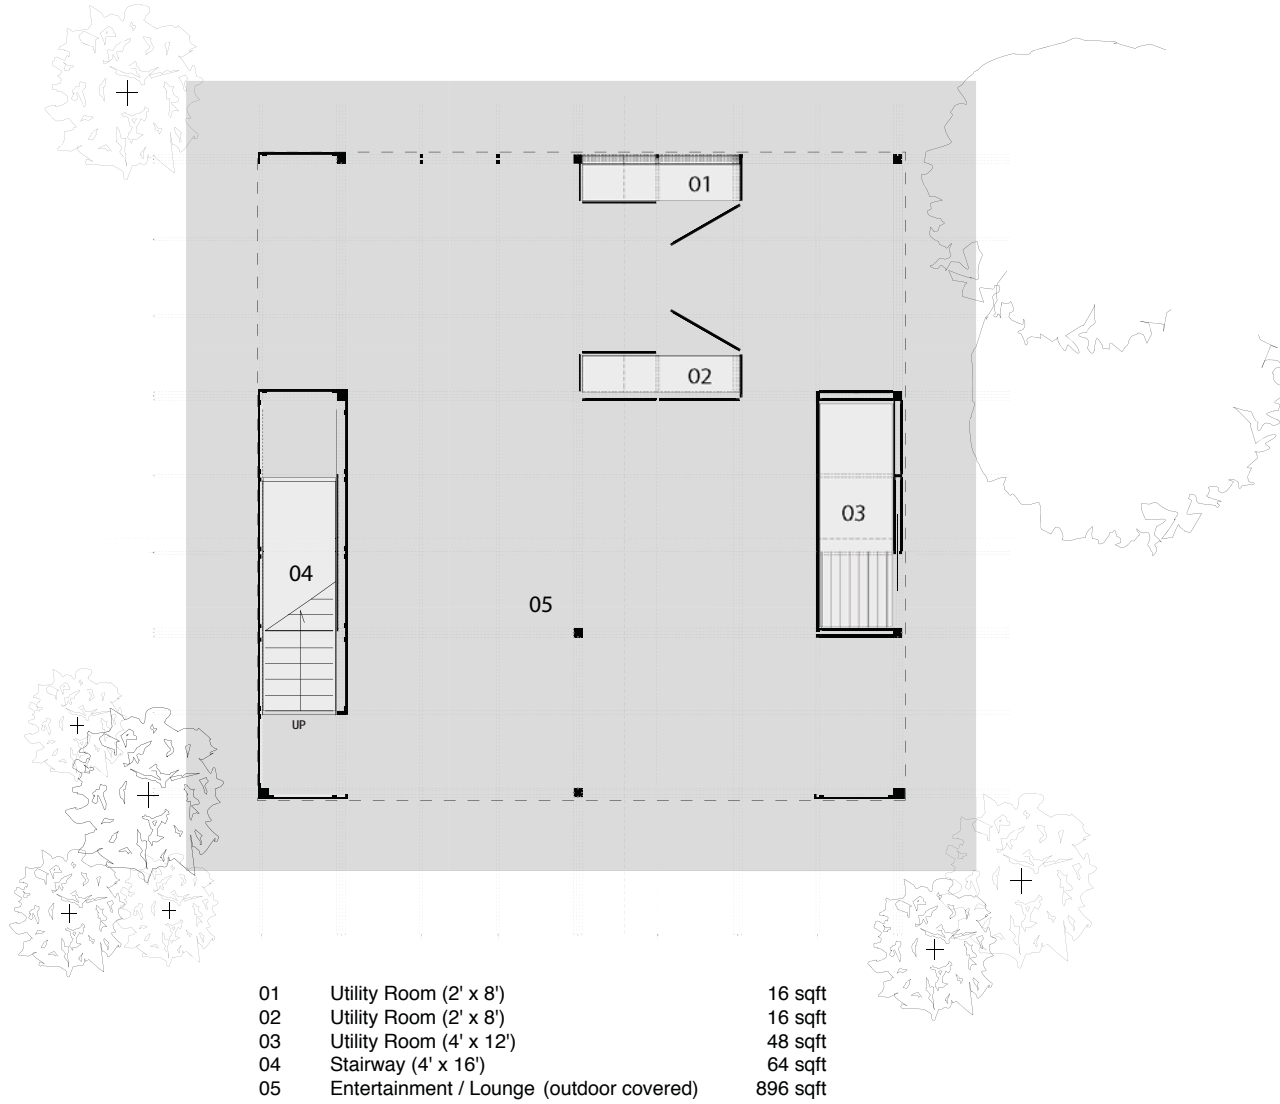

Jeriko_Luke 2/1

2 Bedrooms / 1 Bath

Total area: 2,214 sq ft (Living: 1,949 sq ft)

Ground Level

Total area: 1,164 sq ft (Living: 948 sq ft)

Upper Floor

Total area: 1,050 sq ft (Living: 1,001 sq ft)